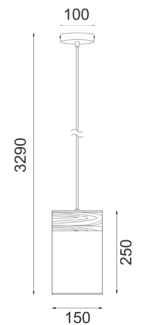

TAMBURA SERIES E27 MODERN PENDANT LIGHTS

PRODUCT FEATURES

- Input Voltage: 220-240V AC
- Material: cloth shade with wood veneer trim
- Max.72W halogen globe
- E27 lampholder
- Globe not included
- For indoor use only
- Warranty: 1 year replacement warranty

TAMBURA01

TAMBURA02

TAMBURA05

TAMBURA06

TAMBURA03

TAMBURA04

Part No.	Description	Length (mm)	Diam (mm)	Cable (mm)	Canopy (mm)	Box Weight (kg)	Box Size (cm)	Carton QTY
TAMBURA01	PENDANT ES SML OBLONG (WH Cloth Shade + Wood Trim)	250	Ø150	3000	Ø100x25	0.5	18 x 18 x 34	1/10
TAMBURA02	PENDANT ES SML OBLONG (BLK Cloth Shade + Wood Trim)	250	Ø150	3000	Ø100x25	0.5	18 x 18 x 34	1/10
TAMBURA03	PENDANT ES MED Round (WH Cloth Shade + Wood Trim)	200	Ø300	3000	Ø100x25	1.0	38 x 38 x 27	1/1
TAMBURA04	PENDANT ES MED RND (BLK Cloth Shade + Wood Trim)	200	Ø300	3000	Ø100x25	1.0	38 x 38 x 27	1/1
TAMBURA05	PENDANT ES LGR RND (WH Cloth Shade + Wood Trim)	250	Ø400	3000	Ø100x25	1.9	48 x 48 x 32	1/1
TAMBURA06	PENDANT ES LGR RND (BLK Cloth Shade + Wood Trim)	250	Ø400	3000	Ø100x25	1.9	48 x 48 x 32	1/1