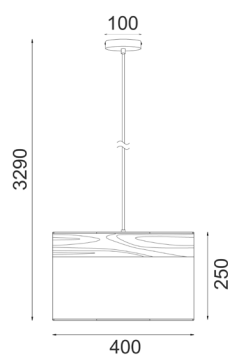

TAMBURA SERIES E27 MODERN PENDANT LIGHTS

PRODUCT FEATURES

- Input Voltage: 220-240V AC
- Material: cloth shade with wood veneer trim
- Max.72W halogen globe
- E27 lampholder
- Globe not included
- For indoor use only
- Warranty: 1 year replacement warranty

TAMBURA01

TAMBURA02

TAMBURA05

TAMBURA06

TAMBURA03

TAMBURA04

Part No.	Description	Length (mm)	Diam (mm)	Cable (mm)	Canopy (mm)	Box Weight (kg)	Box Size (cm)	Carton QTY
TAMBURA01	PENDANT ES SML OBLONG (WH Cloth Shade + Wood Trim)	250	Ø150	3000	Ø100x25	0.5	18 x 18 x 34	1/10
TAMBURA02	PENDANT ES SML OBLONG (BLK Cloth Shade + Wood Trim)	250	Ø150	3000	Ø100x25	0.5	18 x 18 x 34	1/10
TAMBURA03	PENDANT ES MED Round (WH Cloth Shade + Wood Trim)	200	Ø300	3000	Ø100x25	1.0	38 x 38 x 27	1/1
TAMBURA04	PENDANT ES MED RND (BLK Cloth Shade + Wood Trim)	200	Ø300	3000	Ø100x25	1.0	38 x 38 x 27	1/1
TAMBURA05	PENDANT ES LGR RND (WH Cloth Shade + Wood Trim)	250	Ø400	3000	Ø100x25	1.9	48 x 48 x 32	1/1
TAMBURA06	PENDANT ES LGR RND (BLK Cloth Shade + Wood Trim)	250	Ø400	3000	Ø100x25	1.9	48 x 48 x 32	1/1